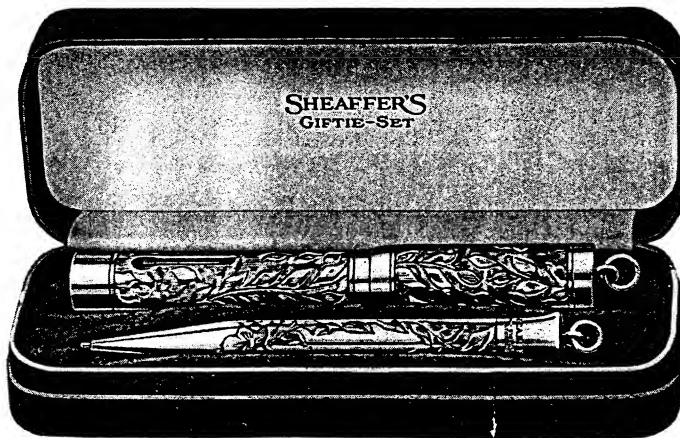

The "Gifts That Last"

Sheaffer's Giftie Sets

Regular length—pen five inches, pencil five inches

Set No.	Pcl. No.	Pcl. Price	Pen No.	Pen Price	Set Price
B7	—BP	—Sterling\$ 6.00	26PC—Sterling	\$10.50	\$ 16.00
De Luxe	DHE—14K G. G.	50.00	366HEC—14K Green Gold....	52.00	100.00